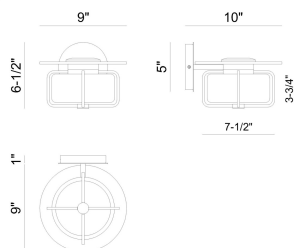

Florin, Outdoor, 7", Sand Black, Clear Glass

Item No.
49907-018

JOB NAME:

DATE:

TYPE:

COMMENTS:

49907-018

LIGHT INFORMATION

Light Type Integrated LED

Bulb Socket N/A

Bulb Shape N/A

Bulb Included N/A

CRI 90

Delivered Lumens 357

Colour Temperature (Kelvin) 3000K

Average Hours LED (L70) 52000

Number of Lights 1

Light Direction Ambient

Dimming Method Triac

Output Voltage 24

Current Type AC

LIGHT INFORMATION (CONT'D.)

Light Wattage 12

Total Wattage 12

DIMENSIONS & WEIGHT

Product Width (In) 9

Product Height (In) 6.5

Product Ext (In) 10

Product Diameter (In)

Product Weight (Lbs) 4.83

Product Length (In)

INSTALLATION

Mounting Type J-Box

Mounting Location Rating Wet

PRODUCT FINISH

Finish: Sand Black

SHADE FINISH

Shade Finish: Clear

PRODUCT FEATURES