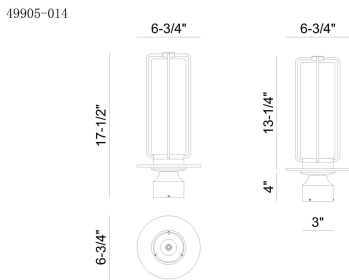

## Florin, Outdoor, 16", Sand Black, Clear Glass

Item No.  
49905-014

JOB NAME:

DATE:

TYPE:

COMMENTS:

### LIGHT INFORMATION

Light Type	Integrated LED
Bulb Socket	N/A
Bulb Shape	N/A
Bulb Included	N/A
CRI	90
Delivered Lumens	245
Colour Temperature (Kelvin)	3000K
Average Hours LED (L70)	52000
Number of Lights	1
Light Direction	Ambient
Dimming Method	Triac
Output Voltage	24
Current Type	AC

### LIGHT INFORMATION (CONT'D.)

Light Wattage	13
Total Wattage	13

### DIMENSIONS & WEIGHT

Product Width (In)	
Product Height (In)	16.25
Product Ext (In)	
Product Diameter (In)	6.5
Product Weight (Lbs)	3.79
Product Length (In)	