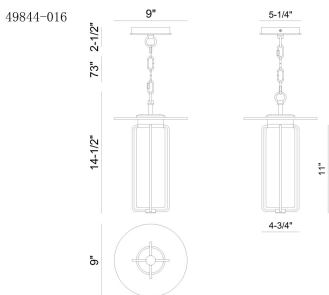

Florin, Outdoor, 15", Sand Black, Clear Glass

Item No.
49844-016

JOB NAME:

DATE:

TYPE:

COMMENTS:

LIGHT INFORMATION

Light Type Integrated LED

Bulb Socket N/A

Bulb Shape N/A

Bulb Included N/A

CRI 90

Delivered Lumens 202

Colour Temperature (Kelvin) 3000K

Average Hours LED (L70) 52000

Number of Lights 1

Light Direction Ambient

Dimming Method Triac

Output Voltage 24

Current Type AC

LIGHT INFORMATION (CONT'D.)

Light Wattage 12

Total Wattage 12

DIMENSIONS & WEIGHT

Product Width (In)

Product Height (In) 14.5

Product Ext (In)

Product Diameter (In) 9

Product Weight (Lbs) 5.8

Product Length (In)

INSTALLATION

Mounting Type J-Box