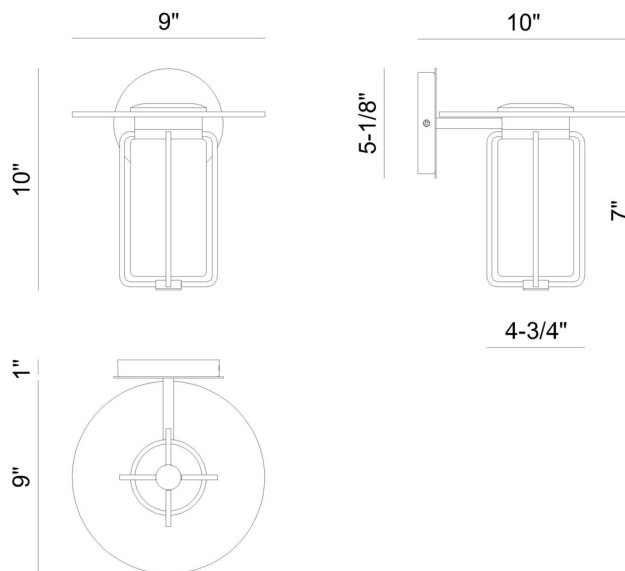

## Florin, Outdoor, 10", Sand Black, Clear Glass

Item No.  
49843-019

JOB NAME:

DATE:

TYPE:

COMMENTS:

49843-019

### LIGHT INFORMATION

Light Type Integrated LED

Bulb Socket N/A

Bulb Shape N/A

Bulb Included N/A

CRI 90

Delivered Lumens 212

Colour Temperature (Kelvin) 3000K

### LIGHT INFORMATION (CONT'D.)

Light Wattage 7

Total Wattage 7

### DIMENSIONS & WEIGHT

Product Width (In) 9

Product Height (In) 10

Product Ext (In) 10

Product Diameter (In)

Product Weight (Lbs) 4.32

Product Length (In)