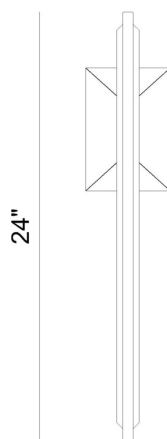

Aelin, Outdoor, 24", Matte Black, Clear Crystal

Item No.

49180-015

JOB NAME:

DATE:

TYPE:

COMMENTS:

49180-015

4-3/4"

3-1/2"

LIGHT INFORMATION

Light Type Integrated LED

Bulb Socket N/A

Bulb Shape N/A

Bulb Included N/A

CRI 90

LIGHT INFORMATION (CONT'D.)

Light Wattage 20

Total Wattage 20

DIMENSIONS & WEIGHT

Product Width (In) 4.75

Product Height (In) 24

Product Ext (In) 5.13

Product Diameter (In)