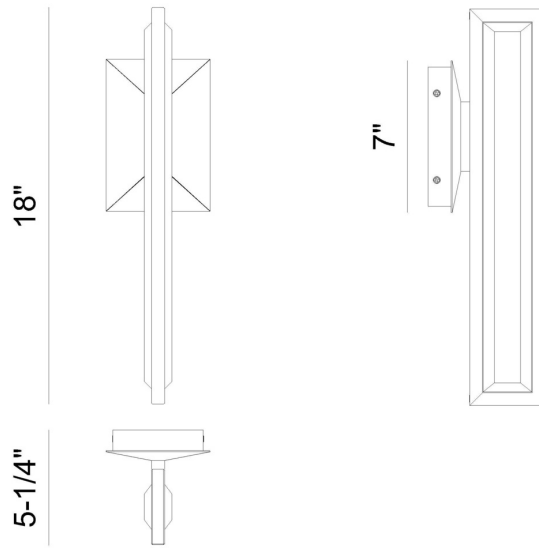

Aelin, Outdoor, 18", Matte Black, Clear Crystal

Item No.
49179-019

JOB NAME:

DATE:

TYPE:

COMMENTS:

49179-019

4-3/4"

3-1/2"

LIGHT INFORMATION

Light Type	Integrated LED
Bulb Socket	N/A
Bulb Shape	N/A
Bulb Included	N/A
CRI	90
Delivered Lumens	175
Colour Temperature (Kelvin)	3500K
Average Hours LED (L70)	52000
Number of Lights	1
Light Direction	Ambient
Dimming Method	Triac/Elv
Output Voltage	12
Current Type	DC

LIGHT INFORMATION (CONT'D.)

Light Wattage	14
Total Wattage	14

DIMENSIONS & WEIGHT

Product Width (In)	4.75
Product Height (In)	18
Product Ext (In)	5.13
Product Diameter (In)	
Product Weight (Lbs)	6.06
Product Length (In)	