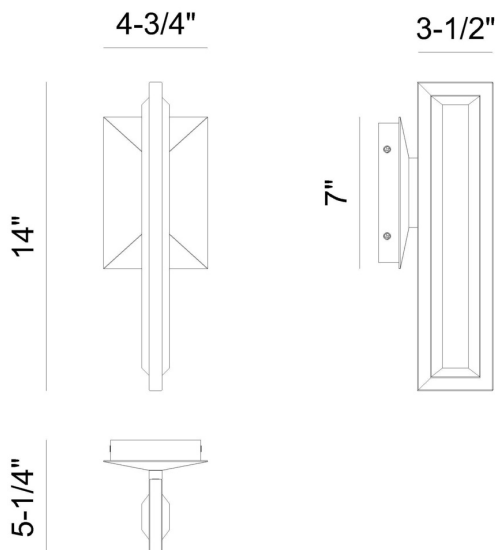

## Aelin, Outdoor, 14", Matte Black, Clear Crystal

Item No.

49178-012

JOB NAME:

DATE:

TYPE:

COMMENTS:

49178-012

### DIMENSIONS & WEIGHT

Product Width (In) 4.75

Product Height (In) 14

Product Ext (In) 5.13

Product Diameter (In)

Product Weight (Lbs) 4.89

Product Length (In)