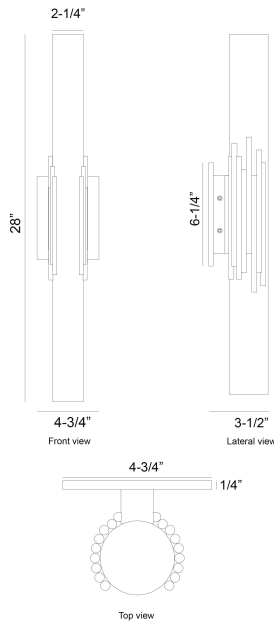

VENNA, VENNA-WSC-28IN

PRODUCT DETAILS

No.	:	49035-018
Product Color	:	ANTIQUÉ BRASS
Product Material	:	STEEL
Shade / Accent Colour	:	ALABASTER
Shade / Accent Material	:	ALABASTER
Length	:	2.75"
Width	:	3.5"
Height	:	28"
Weight	:	8.2LBS

LIGHT SOURCE DETAILS

Number of Bulbs	:	1
Light Source	:	LED
Light Source Type	:	INTEGRATED LED
Input Voltage	:	120V
Bulb Voltage	:	120V
Wattage	:	1 X 30W
Total Wattage	:	30W
Delivered Lumens	:	1547LM
Kelvin	:	3500K
CRI	:	90
Bulb Included	:	YES
Dimmable	:	YES

OPTIONS AVAILABLE

ITEM NO.	FINISH	SHADE
49035-018	ANTIQUÉ BRASS	ALABASTER

TECHNICAL DETAILS

Hanging Support Type	:	J-BOX
Beam Angle	:	270

PROJECT INFORMATION

Job Name: Date: Type:

Comments: