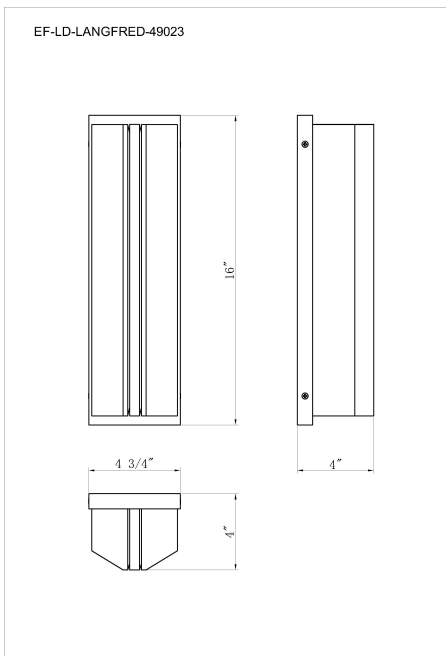

LANGFERD, LANGFERD-OD-16IN

PRODUCT DETAILS

No.	:	49023-015
Product Color	:	GOLD
Product Material	:	STEEL
Shade / Accent Colour	:	GLASS
Shade / Accent Material	:	GLASS
Length	:	4.75"
Width	:	3.875"
Height	:	16"
Weight	:	11.6LBS

OPTIONS AVAILABLE

ITEM NO.	FINISH	SHADE
49023-015	GOLD	CLEAR
49023-022	MATTE BLACK	CLEAR

TECHNICAL DETAILS

Hanging Support Type	:	J-BOX
Beam Angle	:	270

PROJECT INFORMATION

Job Name: Date: Type:

Comments: