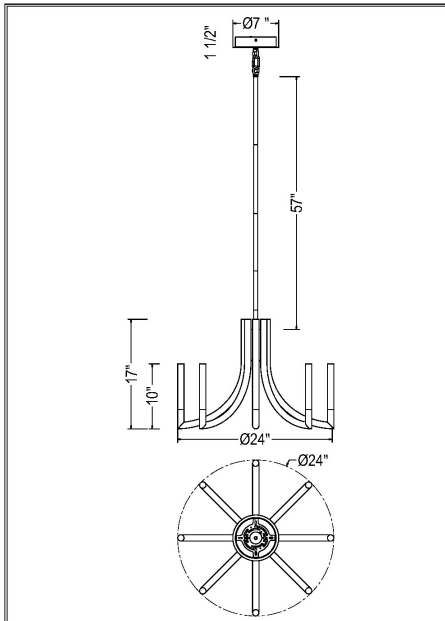

OLETTE, OLETTE-CHD-8LT-24IN

PRODUCT DETAILS

No.	:	49010-022
Product Color	:	BRUSHED NICKEL
Product Material	:	STEEL
Shade / Accent Colour	:	ACRYLIC
Shade / Accent Material	:	ACRYLIC
Diameter	:	24"
Height	:	17"
Weight	:	17.1LBS

LIGHT SOURCE DETAILS

Number of Bulbs	:	8
Light Source	:	LED
Light Source Type	:	INTEGRATED LED
Input Voltage	:	120V
Bulb Voltage	:	36V
Wattage	:	8 X 4W
Total Wattage	:	32W
Delivered Lumens	:	1489LM
Kelvin	:	3500K
CRI	:	90
Bulb Included	:	YES
Dimmable	:	YES

OPTIONS AVAILABLE

ITEM NO.	FINISH	SHADE
49010-015	GOLD	
49010-022	BRUSHED NICKEL	
49010-039	MATTE BLACK	

TECHNICAL DETAILS

Hanging Support Type	:	ROD
Beam Angle	:	360

PROJECT INFORMATION

 Job Name: Date: Type: