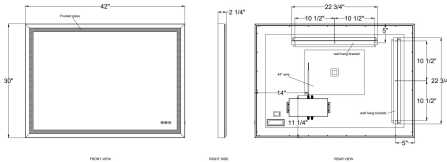

ARTELL, ARTELL-MR-30INX42IN

PRODUCT DETAILS

No.	:	48975-025
Product Color	:	BRUSHED SILVER
Product Material	:	ALUMINUM
Length	:	42"
Width	:	2.125"
Height	:	30"
Weight	:	35.9LBS

LIGHT SOURCE DETAILS

Number of Bulbs	:	1
Light Source	:	LED
Light Source Type	:	INTEGRATED LED
Input Voltage	:	120V
Bulb Voltage	:	24V
Wattage	:	1 X 80W
Total Wattage	:	80W
Delivered Lumens	:	1861LM
Kelvin	:	3000/4500/6400K
CRI	:	90
Bulb Included	:	YES
Dimmable	:	YES

OPTIONS AVAILABLE

ITEM NO.	FINISH	SHADE
48975-018	BRUSHED GOLD	
48975-025	BRUSHED SILVER	
48975-032	BRUSHED BLACK	

TECHNICAL DETAILS

Hanging Support Type	:	Z-BAR
Beam Angle	:	360

PROJECT INFORMATION

Job Name: Date: Type: