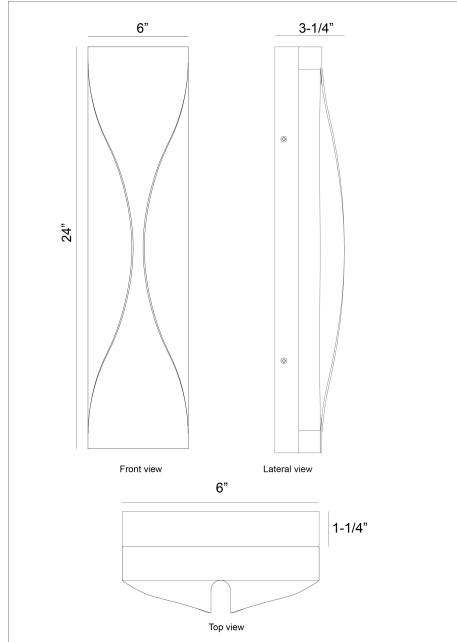

SHAYLA, SHAYLA-OD-24IN

PRODUCT DETAILS

No.	:	48973-014
Product Color	:	SYSAL GOLD BLACK MIX
Product Material	:	ALUMINUM
Length	:	6"
Width	:	3"
Height	:	24"
Weight	:	4.9LBS

LIGHT SOURCE DETAILS

Number of Bulbs	:	1
Light Source	:	LED
Light Source Type	:	INTEGRATED LED
Input Voltage	:	120V
Bulb Voltage	:	24V
Wattage	:	1 X 30W
Total Wattage	:	30W
Delivered Lumens	:	357LM
Kelvin	:	3000K
Bulb Included	:	YES
Dimmable	:	YES

OPTIONS AVAILABLE

ITEM NO.	FINISH	SHADE
48973-014	SYSAL GOLD BLACK MIX	

TECHNICAL DETAILS

Hanging Support Type	:	J-BOX
Beam Angle	:	270

PROJECT INFORMATION

Job Name: Date: Type:

Comments: