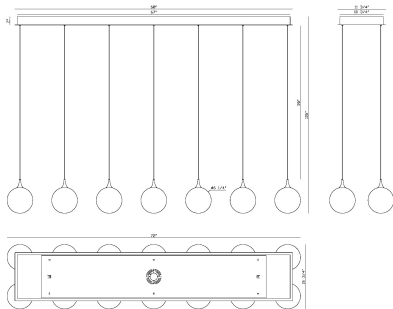

## IISSA, IISSA-CHD-14LT-72IN-GBM

### PRODUCT DETAILS

No.	:	48940-043
Product Color	:	GOLD-BLACK MIX
Product Material	:	STEEL
Shade / Accent Colour	:	GLASS
Shade / Accent Material	:	GLASS
Length	:	72"
Width	:	15.5"
Height	:	8.5"
Weight	:	32.6LBS

### TECHNICAL DETAILS

Hanging Support Type	:	WIRE
Beam Angle	:	360