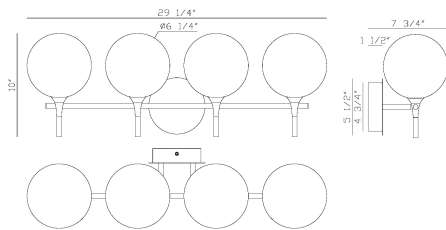

### PRODUCT DETAILS

No.	:	48918-039
Product Color	:	MATTE BLACK
Product Material	:	STEEL
Shade / Accent Colour	:	GLASS
Shade / Accent Material	:	GLASS
Length	:	29.5"
Width	:	7.75"
Height	:	10.25"
Weight	:	4.2LBS

### TECHNICAL DETAILS

Hanging Support Type	:	J-BOX
Beam Angle	:	270