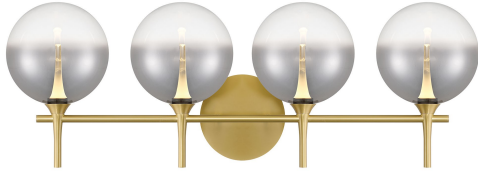

IISSA, IISSA-VAN-4LT-GD

OPTIONS AVAILABLE

ITEM NO.	FINISH	SHADE
48916-011	GOLD	GLOBE CLEAR GLASS
48916-028	GOLD	GLOBE SMOKED GLASS
48916-035	GOLD	GLOBE AMBER GLASS

PRODUCT DETAILS

No.	:	48916-028
Product Color	:	GOLD
Product Material	:	STEEL
Shade / Accent Colour	:	GLASS
Shade / Accent Material	:	GLASS
Length	:	29.5"
Width	:	7.75"
Height	:	10.25"
Weight	:	4.2LBS

LIGHT SOURCE DETAILS

Number of Bulbs	:	4
Light Source	:	LED
Light Source Type	:	INTEGRATED LED
Input Voltage	:	120V
Bulb Voltage	:	24V
Wattage	:	4 X 4W
Total Wattage	:	16W
Delivered Lumens	:	610LM
Kelvin	:	3000K
CRI	:	90
Bulb Included	:	YES
Dimmable	:	YES

TECHNICAL DETAILS

Hanging Support Type	:	J-BOX
Beam Angle	:	270

PROJECT INFORMATION

 Job Name: Date: Type:

 Comments: