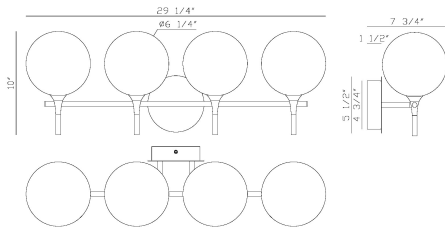

IISSA, IISSA-VAN-4LT-GD

OPTIONS AVAILABLE

ITEM NO.	FINISH	SHADE
48916-011	GOLD	GLOBE CLEAR GLASS
48916-028	GOLD	GLOBE SMOKED GLASS
48916-035	GOLD	GLOBE AMBER GLASS

PRODUCT DETAILS

No.	:	48916-028
Product Color	:	GOLD
Product Material	:	STEEL
Shade / Accent Colour	:	GLASS
Shade / Accent Material	:	GLASS
Length	:	29.5"
Width	:	7.75"
Height	:	10.25"
Weight	:	4.2LBS

TECHNICAL DETAILS

Hanging Support Type	:	J-BOX
Beam Angle	:	270

PROJECT INFORMATION

 Job Name: Date: Type:

 Comments: