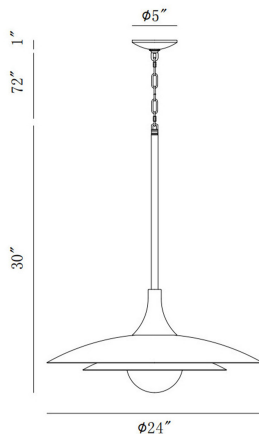

WELSH, 24IN INTEGRATED LED PENDANT

PRODUCT DETAILS

No.	:	46785-022
Product Color	:	MATTE BLUE
Product Material	:	METAL
Shade / Accent Colour	:	WHITE
Shade / Accent Material	:	GLASS
Length	:	24"
Width	:	24"
Diameter	:	24"
Height	:	30"
Overall Height	:	101"
Weight	:	9.2LBS
Shade Height	:	4.7"
Shade Diameter	:	4.7"

LIGHT SOURCE DETAILS

Number of Bulbs	:	1
Light Source	:	LED
Light Source Type	:	LED / INTEGRATED LED
Bulb Voltage	:	120V
Socket Type	:	INTEGRATED
Wattage	:	1 X 15W
Total Wattage	:	15W
Delivered Lumens	:	700LM
Kelvin	:	3000K
CRI	:	90
Bulb Included	:	YES
Dimmable	:	YES

OPTIONS AVAILABLE

ITEM NO.	FINISH	SHADE
46785-015	MATTE WHITE	WHITE
46785-022	MATTE BLUE	BLUE
46785-039	MATTE GREY	GRAY
46785-046	MATTE BLACK	BLACK

TECHNICAL DETAILS

Light Direction	:	DOWN
Hanging Support Type	:	CHAIN
Hanging Support Length	:	72"
Canopy / Backplate Height	:	1"
Canopy / Backplate Dia.	:	5"
IP Rating	:	IP22
Location	:	DRY
Beam Angle	:	360