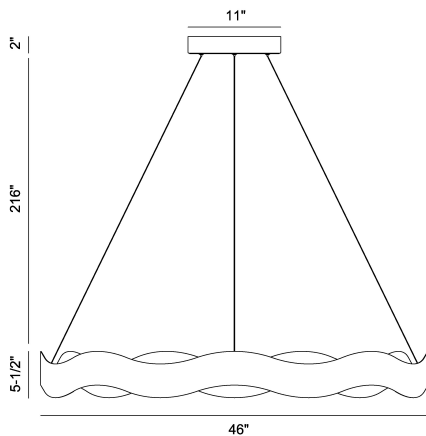

### PRODUCT DETAILS

No.	:	46462-022
Product Color	:	SILVER-BLACK MIX
Product Material	:	IRON
Shade / Accent Colour	:	SILVER
Shade / Accent Material	:	STEEL
Length	:	46"
Width	:	46"
Diameter	:	46"
Height	:	5.5"
Overall Height	:	223"
Weight	:	22LBS
Shade Height	:	21.5"
Shade Diameter	:	16.25"

### TECHNICAL DETAILS

Hanging Support Type	:	WIRE
Hanging Support Length	:	216"
Rods Included	:	NO
Canopy / Backplate Length	:	11"
Canopy / Backplate Height	:	0.75"
Canopy / Backplate Width	:	11"
Canopy / Backplate Dia.	:	10"
Driver	:	ES, CONSTANT VOLTAGE, 96W*2
Adjustable Lamp Head	:	NO
IP Rating	:	IP22
Approval	:	
Beam Angle	:	360