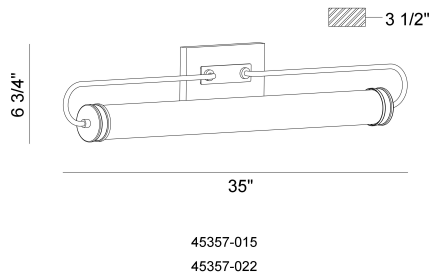

### PRODUCT DETAILS

No.	:	45357-015
Product Color	:	CHROME
Product Material	:	IRON
Shade / Accent Colour	:	WHITE
Shade / Accent Material	:	GLASS
Length	:	35"
Width	:	3.5"
Height	:	6.75"
Overall Height	:	6.75"
Ext	:	3.5"
Weight	:	4LBS
Shade Length	:	1"
Shade Width	:	1"
Shade Height	:	4.75"
Shade Diameter	:	5.5"

### TECHNICAL DETAILS

Hanging Support Type	:	J-BOX
Rods Included	:	NO
Canopy / Backplate Length	:	7"
Canopy / Backplate Height	:	5"
Canopy / Backplate Width	:	1"
Adjustable Lamp Head	:	NO
Mounting	:	UP
IP Rating	:	IP22
Approval	:	
Title 24	:	YES
Beam Angle	:	360