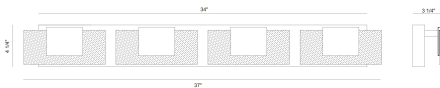

KASHA, 4-LIGHT 37IN INTEGRATED LED VANITY

PRODUCT DETAILS

No.	:	45347-016
Product Color	:	GOLD-BLACK MIX
Product Material	:	IRON
Shade / Accent Colour	:	WHITE
Shade / Accent Material	:	ACRYLIC
Length	:	37"
Width	:	3.25"
Height	:	4.25"
Overall Height	:	4.25"
Ext	:	3.25"
Weight	:	7.4LBS
Shade Length	:	1"
Shade Width	:	1"
Shade Height	:	9.5"

OPTIONS AVAILABLE

ITEM NO.	FINISH	SHADE
45347-016	GOLD-BLACK MIX	CLEAR WITH SMOKE PATTERN
45347-027	CHROME	CLEAR WITH SMOKE PATTERN

TECHNICAL DETAILS

Hanging Support Type	:	J-BOX
Canopy / Backplate Length	:	32"
Canopy / Backplate Height	:	4.25"
Canopy / Backplate Width	:	1.25"
Driver	:	YES
IP Rating	:	IP22
Approval	:	
Title 24	:	YES
Beam Angle	:	360