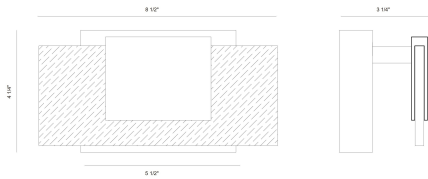

KASHA, 9IN INTEGRATED LED VANITY

PRODUCT DETAILS

No.	:	45345-023
Product Color	:	CHROME
Product Material	:	IRON
Shade / Accent Colour	:	WHITE
Shade / Accent Material	:	ACRYLIC
Length	:	8.5"
Width	:	3.25"
Height	:	4.25"
Overall Height	:	4.25"
Ext	:	3.25"
Weight	:	1.7LBS
Shade Length	:	8.5"
Shade Width	:	0.25"
Shade Height	:	9.5"
Shade Diameter	:	4"

OPTIONS AVAILABLE

ITEM NO.	FINISH	SHADE
45345-012	GOLD-BLACK MIX	CLEAR WITH SMOKE PATTERN
45345-023	CHROME	CLEAR WITH SMOKE PATTERN

TECHNICAL DETAILS

Hanging Support Type	:	J-BOX
Canopy / Backplate Length	:	5"
Canopy / Backplate Height	:	4.25"
Canopy / Backplate Width	:	1.25"
Driver	:	YES
IP Rating	:	IP22
Approval	:	
Title 24	:	YES
Beam Angle	:	360