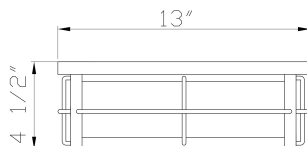

### TECHNICAL DETAILS

Hanging Support Type	:	J-BOX
Canopy / Backplate Length	:	13"
Canopy / Backplate Height	:	1"
Canopy / Backplate Width	:	13"
Canopy / Backplate Dia.	:	8"
IP Rating	:	IP44
Location	:	DAMP
Beam Angle	:	360