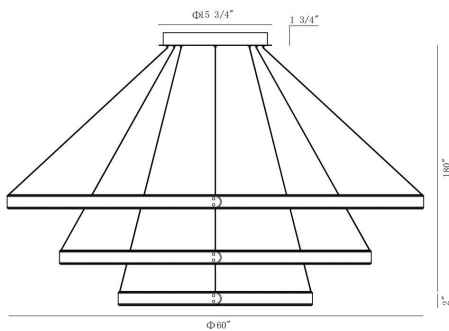

## TECHNICAL DETAILS

Hanging Support Type	:	WIRE
Hanging Support Length	:	180"
Canopy / Backplate Height	:	1.75"
Canopy / Backplate Dia.	:	15.75"
IP Rating	:	IP22
Location	:	DRY
Beam Angle	:	360