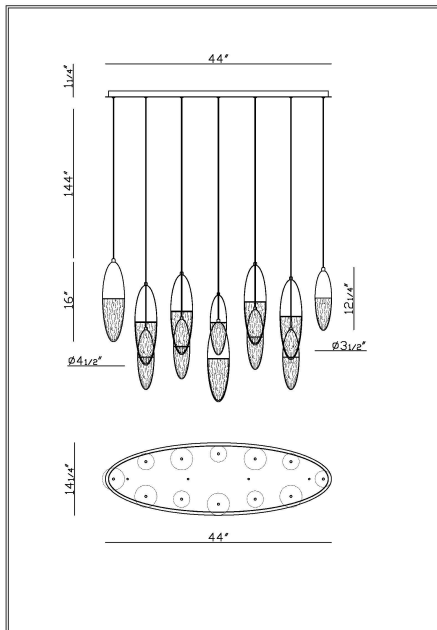

ECROU, 12-LIGHT 44IN LINEAR CHANDELIER

PRODUCT DETAILS

No.	:	43861-035
Product Color	:	SATIN GOLD PAINT
Shade / Accent Colour	:	CLEAR
Shade / Accent Material	:	GLASS
Length	:	44"
Width	:	14.25"
Height	:	16"
Shade Height	:	8"
Shade Diameter	:	4.5"

LIGHT SOURCE DETAILS

Number of Bulbs	:	12
Light Source	:	LED
Light Source Type	:	GU10
Input Voltage	:	120V
Bulb Voltage	:	120V
Socket Type	:	GU10
Wattage	:	5W
Total Wattage	:	60W
Kelvin	:	3000K
Bulb Included	:	YES
Dimmable	:	YES

OPTIONS AVAILABLE

ITEM NO.	FINISH	SHADE
43861-024	MATTE BLACK	
43861-035	SATIN GOLD PAINT	
43861-042	GOLD-BLACK MIX	

TECHNICAL DETAILS

Hanging Support Type	:	WIRE
Hanging Support Length	:	144"
Canopy / Backplate Length	:	44"
Canopy / Backplate Height	:	1.75"
Canopy / Backplate Width	:	14.25"
IP Rating	:	IP22
Location	:	DRY
Beam Angle	:	360