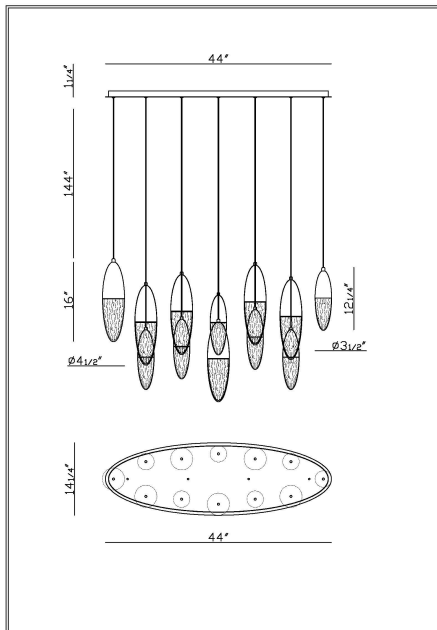

ECROU, 12-LIGHT 44IN LINEAR CHANDELIER

PRODUCT DETAILS

No.	:	43861-024
Product Color	:	MATTE BLACK
Shade / Accent Colour	:	CLEAR
Shade / Accent Material	:	GLASS
Length	:	44"
Width	:	14.25"
Height	:	16"
Shade Height	:	8"
Shade Diameter	:	4.5"

LIGHT SOURCE DETAILS

Number of Bulbs	:	12
Light Source	:	LED
Light Source Type	:	GU10
Input Voltage	:	120V
Bulb Voltage	:	120V
Socket Type	:	GU10
Wattage	:	5W
Total Wattage	:	60W
Kelvin	:	3000K
Bulb Included	:	YES
Dimmable	:	YES

OPTIONS AVAILABLE

ITEM NO.	FINISH	SHADE
43861-024	MATTE BLACK	
43861-035	SATIN GOLD PAINT	
43861-042	GOLD-BLACK MIX	

TECHNICAL DETAILS

Hanging Support Type	:	WIRE
Hanging Support Length	:	144"
Canopy / Backplate Length	:	44"
Canopy / Backplate Height	:	1.75"
Canopy / Backplate Width	:	14.25"
IP Rating	:	IP22
Location	:	DRY
Beam Angle	:	360