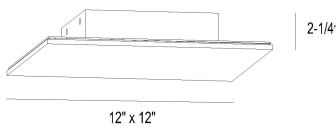

ANNETTE, LED FLUSHMOUNT

PRODUCT DETAILS

No.	:	42709-022
Product Color	:	SILVER
Product Material	:	POWDER COATING OVER GALVANIZED STEEL
Length	:	12"
Width	:	12"
Height	:	2.25"
Weight	:	4.7LBS

LIGHT SOURCE DETAILS

OPTIONS AVAILABLE

ITEM NO.	FINISH	SHADE
42709-015	SATIN BLACK	
42709-022	SILVER	

42709-015
 /
 42709-022

TECHNICAL DETAILS

Canopy / Backplate Length	:	7"
Canopy / Backplate Height	:	0.75"
Canopy / Backplate Width	:	7"
Driver	:	NOVBO
Approval	:	 Intertek