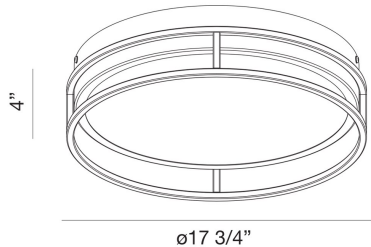

GRAFICE, 18IN INTEGRATED LED FLUSH MOUNT

PRODUCT DETAILS

No.	:	39408-013
Product Color	:	GOLD-BLACK MIX
Shade / Accent Colour	:	WHITE
Shade / Accent Material	:	GLASS
Diameter	:	17.75"
Height	:	4"
Weight	:	9.5LBS

LIGHT SOURCE DETAILS

Light Source Type	:	INTEGRATED LED
Input Voltage	:	120V
Bulb Voltage	:	DC 36V
Socket Type	:	INTEGRATED
Total Wattage	:	36W
Delivered Lumens	:	1400LM
Kelvin	:	3000K
CRI	:	90
Dimmable	:	YES

OPTIONS AVAILABLE

ITEM NO.	FINISH	SHADE
39408-013	GOLD-BLACK MIX	GOLD
39408-020	SILVER-BLACK MIX	CHROME

TECHNICAL DETAILS

Hanging Support Type	:	J-BOX
Canopy / Backplate Height	:	1.5"
Canopy / Backplate Dia.	:	17.75"
IP Rating	:	IP22
Title 24	:	YES
Beam Angle	:	360