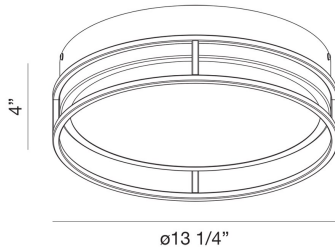

GRAFICE, 13IN INTEGRATED LED FLUSH MOUNT

PRODUCT DETAILS

No.	:	39315-021
Product Color	:	SILVER-BLACK MIX
Shade / Accent Colour	:	WHITE
Shade / Accent Material	:	GLASS
Diameter	:	13.25"
Height	:	4"
Weight	:	6LBS

LIGHT SOURCE DETAILS

Light Source Type	:	INTEGRATED LED
Input Voltage	:	120V
Bulb Voltage	:	DC 36V
Socket Type	:	INTEGRATED
Total Wattage	:	20W
Delivered Lumens	:	900LM
Kelvin	:	3000K
CRI	:	90
Dimmable	:	YES

OPTIONS AVAILABLE

ITEM NO.	FINISH	SHADE
39315-014	GOLD-BLACK MIX	GOLD
39315-021	SILVER-BLACK MIX	CHROME

TECHNICAL DETAILS

Hanging Support Type	:	J-BOX
Canopy / Backplate Height	:	1.5"
Canopy / Backplate Dia.	:	13.25"
IP Rating	:	IP22
Beam Angle	:	360