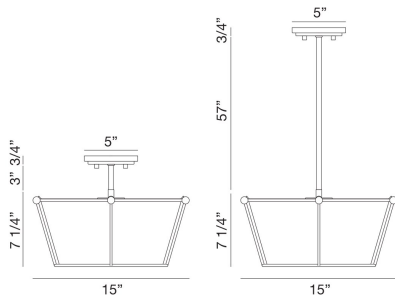

PULITO, 15IN PENDANT/SEMI FLUSHMOUNT

PRODUCT DETAILS

No.	:	39044-013
Product Color	:	MATTE BLACK
Shade / Accent Colour	:	BLACK
Diameter	:	15"
Height	:	10.5"
Weight	:	6LBS

LIGHT SOURCE DETAILS

Number of Bulbs	:	3
Light Source	:	BULB
Light Source Type	:	B10
Input Voltage	:	120V
Bulb Voltage	:	120V
Socket Type	:	E12
Wattage	:	60W
Total Wattage	:	180W
Bulb Included	:	NO
Dimmable	:	YES

OPTIONS AVAILABLE

ITEM NO.	FINISH	SHADE
39044-013	MATTE BLACK	BLACK
39044-024	POLISHED NICKEL	NICKEL

TECHNICAL DETAILS

Hanging Support Type	:	ROD
Hanging Support Length	:	57"
Canopy / Backplate Height	:	0.75"
Canopy / Backplate Dia.	:	5"
IP Rating	:	IP20