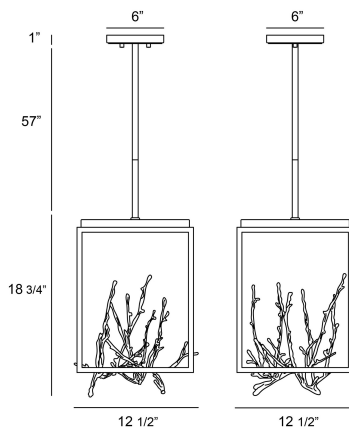

AERIE, 19IN INTEGRATED LED PENDANT

PRODUCT DETAILS

No.	:	38637-025
Product Color	:	BLACK/SILVER
Product Material	:	METAL
Shade / Accent Colour	:	SILVER
Shade / Accent Material	:	~
Length	:	12.5"
Width	:	12.5"
Height	:	18.75"
Overall Height	:	75"
Weight	:	16.1LBS

LIGHT SOURCE DETAILS

Light Source Type	:	INTEGRATED LED
Input Voltage	:	120V
Bulb Voltage	:	120V
Socket Type	:	INTEGRATED
Total Wattage	:	24W
Delivered Lumens	:	404LM
Kelvin	:	3000K
CRI	:	90
Dimmable	:	YES

OPTIONS AVAILABLE

ITEM NO.	FINISH	SHADE
38637-018	GOLD-BLACK MIX	
38637-025	BLACK/SILVER	

TECHNICAL DETAILS

Hanging Support Type	:	ROD
Hanging Support Length	:	57"
Rods Included	:	3"+6"+12"+18"+18"
Canopy / Backplate Length	:	6"
Canopy / Backplate Height	:	1"
Canopy / Backplate Width	:	6"
IP Rating	:	IP22
Location	:	DRY
Approval	:	
Beam Angle	:	360