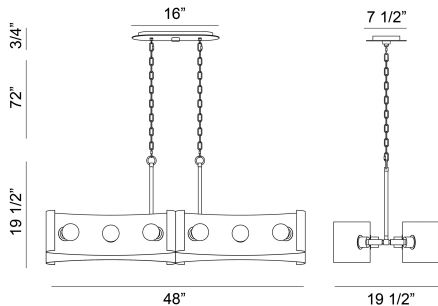

METALLO, 12 LIGHT ISLAND CHANDELIER

PRODUCT DETAILS

No.	:	38429-026
Product Color	:	BRONZE
Product Material	:	METAL
Shade / Accent Colour	:	BRASS
Shade / Accent Material	:	~
Length	:	48"
Width	:	20"
Height	:	18.5"
Overall Height	:	91"
Weight	:	27.8LBS

LIGHT SOURCE DETAILS

Number of Bulbs	:	12
Light Source	:	BULB
Light Source Type	:	G25
Input Voltage	:	120V
Bulb Voltage	:	120V
Socket Type	:	E26
Wattage	:	60W
Total Wattage	:	720W
Bulb Included	:	NO
Dimmable	:	YES

OPTIONS AVAILABLE

ITEM NO.	FINISH	SHADE
38429-019	VINTAGE NICKEL	VINTAGE NICKEL/BLACK
38429-026	BRONZE	NATURE BRASS/BRONZE

TECHNICAL DETAILS

Hanging Support Type	:	CHAIN
Hanging Support Length	:	72"
Canopy / Backplate Length	:	16.25"
Canopy / Backplate Height	:	1"
Canopy / Backplate Width	:	1.5"
Location	:	DRY
Approval	:	