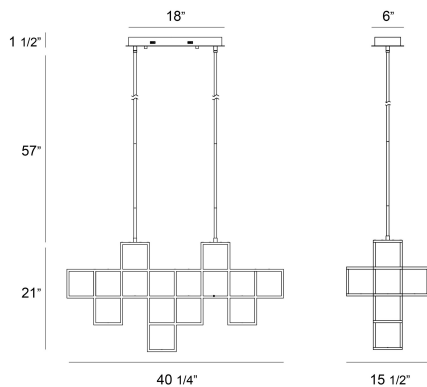

### PRODUCT DETAILS

No.	:	38258-015
Product Color	:	GOLD
Product Material	:	METAL
Shade / Accent Material	:	~
Length	:	40.25"
Width	:	15.5"
Height	:	21"
Overall Height	:	78"
Weight	:	26.4lbs

### TECHNICAL DETAILS

Hanging Support Type	:	ROD
Hanging Support Length	:	57"
Rods Included	:	3"+6"+12"+18"+18"
Canopy / Backplate Length	:	18"
Canopy / Backplate Height	:	1.5"
Canopy / Backplate Width	:	6"
Location	:	DRY
Approval	:	
Title 24	:	Yes