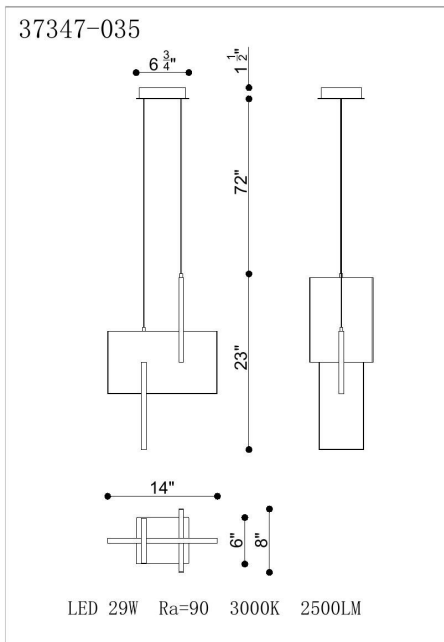

COBURG, 23IN INTEGRATED LED PENDANT

PRODUCT DETAILS

No.	:	37347-035
Product Color	:	ANODIZED SILVER
Product Material	:	METAL
Shade / Accent Colour	:	WHITE
Shade / Accent Material	:	ACRYLIC
Length	:	14"
Width	:	8"
Height	:	23"
Overall Height	:	95"
Weight	:	7.1LBS

LIGHT SOURCE DETAILS

Light Source Type	:	INTEGRATED LED
Input Voltage	:	120V
Bulb Voltage	:	120V
Socket Type	:	INTEGRATED
Total Wattage	:	29W
Delivered Lumens	:	800LM
Kelvin	:	3000K
CRI	:	90
Dimmable	:	YES

OPTIONS AVAILABLE

ITEM NO.	FINISH	SHADE
37347-017	GOLD	
37347-023	ANODIZED BLACK	
37347-035	ANODIZED SILVER	

TECHNICAL DETAILS

Hanging Support Type	:	WIRE
Hanging Support Length	:	72"
Canopy / Backplate Length	:	6.75"
Canopy / Backplate Height	:	1.5"
Canopy / Backplate Width	:	6"
IP Rating	:	IP22
Location	:	DRY
Approval	:	
Beam Angle	:	360