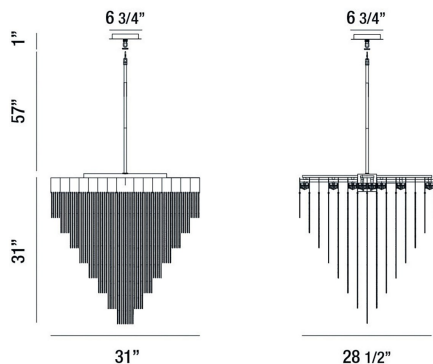

BLOOMFIELD, 18-LIGHT 31IN INTEGRATED LED PENDANT CHANDELIER

PRODUCT DETAILS

No.	:	37095-017
Product Color	:	MATTE GOLD
Product Material	:	METAL
Shade / Accent Colour	:	GOLD
Shade / Accent Material	:	ALUMINUM
Length	:	31"
Width	:	28.5"
Height	:	31"
Overall Height	:	89"
Weight	:	32.1LBS

LIGHT SOURCE DETAILS

Light Source Type	:	INTEGRATED LED
Input Voltage	:	120V
Bulb Voltage	:	120V
Socket Type	:	INTEGRATED
Total Wattage	:	81W
Delivered Lumens	:	2100LM
Kelvin	:	3000K
CRI	:	90
Dimmable	:	YES

OPTIONS AVAILABLE

ITEM NO.	FINISH	SHADE
37095-017	MATTE GOLD	
37095-029	MATTE BLACK	

TECHNICAL DETAILS

Hanging Support Type	:	ROD
Hanging Support Length	:	57"
Rods Included	:	3"+6"+12"+18"+18"
Canopy / Backplate Length	:	6.75"
Canopy / Backplate Height	:	1"
Canopy / Backplate Width	:	6.75"
IP Rating	:	IP22
Location	:	DRY
Approval	:	
Beam Angle	:	360