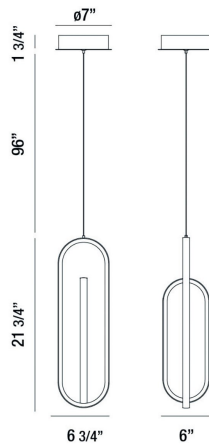

### PRODUCT DETAILS

No.	:	37038-014
Product Color	:	MATTE BLACK
Product Material	:	METAL
Shade / Accent Colour	:	WHITE
Shade / Accent Material	:	ACRYLIC
Length	:	6.75"
Width	:	6"
Height	:	21.75"
Overall Height	:	119.5"
Weight	:	2.8LBS

### LIGHT SOURCE DETAILS

Light Source Type	:	INTEGRATED LED
Input Voltage	:	120V
Bulb Voltage	:	120V
Socket Type	:	INTEGRATED
Total Wattage	:	28W
Delivered Lumens	:	1000LM
Kelvin	:	3000K
CRI	:	90
Dimmable	:	YES

### TECHNICAL DETAILS

Hanging Support Type	:	WIRE
Hanging Support Length	:	96"
Canopy / Backplate Height	:	1.75"
Canopy / Backplate Dia.	:	7"
IP Rating	:	IP22
Location	:	DRY
Approval	:	
Beam Angle	:	360