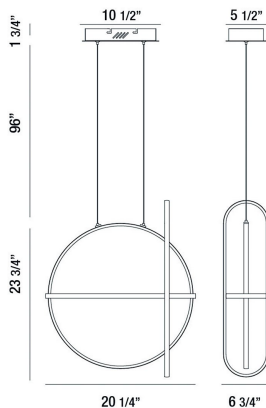

BERKLEY, 3-LIGHT 24IN INTEGRATED LED PENDANT CHANDELIER

PRODUCT DETAILS

No.	:	37035-013
Product Color	:	MATTE BLACK
Product Material	:	METAL
Shade / Accent Colour	:	WHITE
Shade / Accent Material	:	ACRYLIC
Length	:	20.25"
Width	:	6.75"
Height	:	23.75"
Overall Height	:	121.5"
Weight	:	3.7LBS

LIGHT SOURCE DETAILS

Light Source Type	:	INTEGRATED LED
Input Voltage	:	120V
Bulb Voltage	:	120V
Socket Type	:	INTEGRATED
Total Wattage	:	59W
Delivered Lumens	:	2100LM
Kelvin	:	3000K
CRI	:	90
Dimmable	:	YES

OPTIONS AVAILABLE

ITEM NO.	FINISH	SHADE
37035-013	MATTE BLACK	
37035-020	MATTE GOLD	

TECHNICAL DETAILS

Hanging Support Type	:	WIRE
Hanging Support Length	:	96"
Canopy / Backplate Length	:	10.5"
Canopy / Backplate Height	:	1.75"
Canopy / Backplate Width	:	5.5"
IP Rating	:	IP22
Location	:	DRY
Approval	:	
Beam Angle	:	360