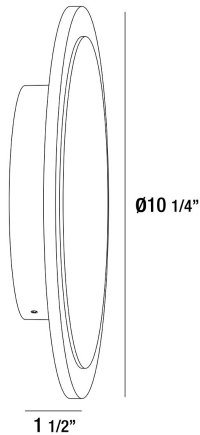

35854, LARGE ROUND LED OUTDOOR SURFACE MOUNT

PRODUCT DETAILS

| | | |
|---------------|---|---------------|
| No. | : | 35854-012 |
| Product Color | : | GRAPHITE GREY |
| Diameter | : | 10.25" |
| Ext | : | 1.5" |
| Weight | : | 3.2lbs |

LIGHT SOURCE DETAILS

| | | |
|-------------------|---|----------------|
| Light Source Type | : | INTEGRATED LED |
| Input Voltage | : | 120V/277VV |
| Bulb Voltage | : | 120V |
| Socket Type | : | LED |
| Total Wattage | : | 18W |
| Initial Lumens | : | 1100lm |
| Kelvin | : | 3000K |
| CRI | : | 90 |

OPTIONS AVAILABLE

| ITEM NO. | FINISH | SHADE |
|-----------|---------------|-------|
| 35854-012 | GRAPHITE GREY | |

TECHNICAL DETAILS

| | | |
|-------------------------|---|---|
| Canopy / Backplate Dia. | : | 6" |
| Driver | : | ROYALUX |
| IP Rating | : | 65 |
| Location | : | WET |
| Approval | : |  |
| Title 24 | : | Yes |