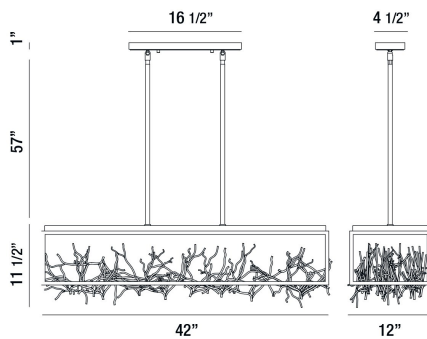

AERIE, 8-LIGHT 42IN INTEGRATED LED LINEAR CHANDELIER

PRODUCT DETAILS

No.	:	35642-015
Product Color	:	GOLD-BLACK MIX
Product Material	:	METAL
Shade / Accent Colour	:	BRONZE
Shade / Accent Material	:	STEEL
Length	:	42"
Width	:	12"
Height	:	11.5"
Overall Height	:	68"
Weight	:	40.4LBS

OPTIONS AVAILABLE

ITEM NO.	FINISH	SHADE
35642-015	GOLD-BLACK MIX	GOLD
35642-023	SILVER-BLACK MIX	

TECHNICAL DETAILS

Hanging Support Type	:	ROD
Hanging Support Length	:	57"
Rods Included	:	3"+6"+12"+18"+18"
Canopy / Backplate Length	:	16.5"
Canopy / Backplate Height	:	1"
Canopy / Backplate Width	:	4.5"
IP Rating	:	IP22
Location	:	DRY
Approval	:	
Beam Angle	:	360