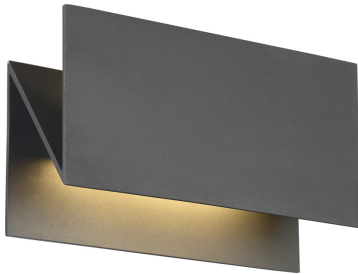

## 34173, OUTDOOR LED WALL MOUNT

### Product Details

Item No.	:	34173-022
Finish	:	Graphite Grey
Width	:	10.5"
Height	:	6"
Max Extension	:	4.5"
Est. Weight	:	5.28 lbs
IP Rating	:	54
Approval	:	cULus

### Options Available

ITEM NO.	FINISH	SHADE
34173-015	Marine Grey	
34173-022	Graphite Grey	