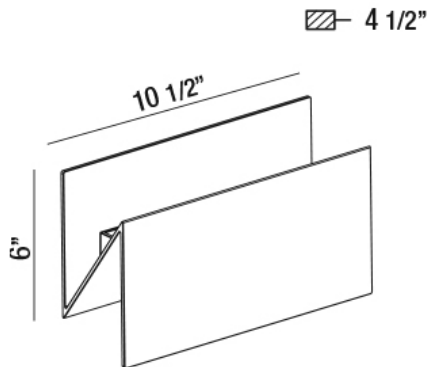

Options Available

ITEM NO.	FINISH	SHADE
34173-015	Marine Grey	
34173-022	Graphite Grey