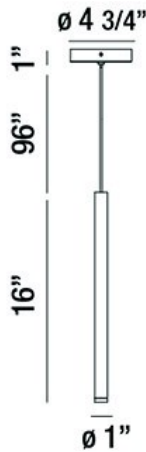

NAVADA, 16IN INTEGRATED LED PENDANT

PRODUCT DETAILS

No.	:	34164-044
Product Color	:	MATTE BLACK
Product Material	:	METAL
Shade / Accent Colour	:	BLACK
Shade / Accent Material	:	STEEL
Diameter	:	1"
Height	:	16"
Overall Height	:	113"
Weight	:	1.3LBS

LIGHT SOURCE DETAILS

Light Source Type	:	INTEGRATED LED
Input Voltage	:	120V
Bulb Voltage	:	120V
Socket Type	:	INTEGRATED
Total Wattage	:	3W
Delivered Lumens	:	150LM
Kelvin	:	3000K
CRI	:	90
Dimmable	:	NO

OPTIONS AVAILABLE

ITEM NO.	FINISH	SHADE
34164-013	BRUSHED NICKEL	SATIN NICKEL
34164-020	BRUSHED BRASS	ANTIQUE BRASS
34164-044	MATTE BLACK	BLACK

TECHNICAL DETAILS

Hanging Support Type	:	WIRE
Hanging Support Length	:	96"
Canopy / Backplate Height	:	1"
Canopy / Backplate Dia.	:	4.75"
IP Rating	:	IP22
Location	:	DRY
Approval	:	
Title 24	:	YES
Beam Angle	:	360