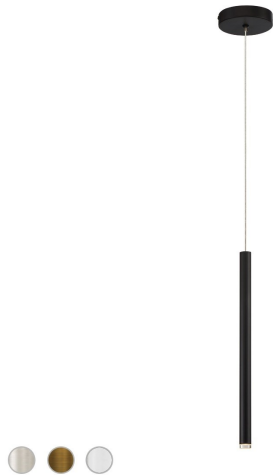

NAVADA, 16IN INTEGRATED LED PENDANT

PRODUCT DETAILS

No.	:	34164-044
Product Color	:	MATTE BLACK
Product Material	:	METAL
Shade / Accent Colour	:	BLACK
Shade / Accent Material	:	STEEL
Diameter	:	1"
Height	:	16"
Overall Height	:	113"
Weight	:	1.3LBS

LIGHT SOURCE DETAILS

Light Source Type	:	INTEGRATED LED
Input Voltage	:	120V
Bulb Voltage	:	120V
Socket Type	:	INTEGRATED
Total Wattage	:	3W
Delivered Lumens	:	150LM
Kelvin	:	3000K
CRI	:	90
Dimmable	:	NO

OPTIONS AVAILABLE

ITEM NO.	FINISH	SHADE
34164-013	BRUSHED NICKEL	SATIN NICKEL
34164-020	BRUSHED BRASS	ANTIQUE BRASS
34164-044	MATTE BLACK	BLACK

TECHNICAL DETAILS

Hanging Support Type	:	WIRE
Hanging Support Length	:	96"
Canopy / Backplate Height	:	1"
Canopy / Backplate Dia.	:	4.75"
IP Rating	:	IP22
Location	:	DRY
Approval	:	
Title 24	:	YES
Beam Angle	:	360