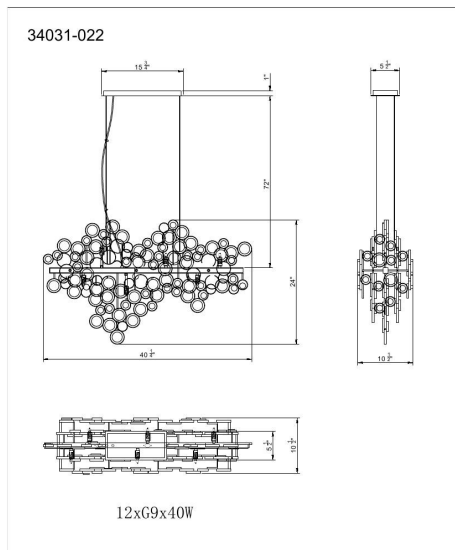

TRENTO, 12-LIGHT 40IN LINEAR CHANDELIER

PRODUCT DETAILS

No.	:	34031-022
Product Color	:	GOLD
Product Material	:	METAL
Shade / Accent Colour	:	AMBER
Shade / Accent Material	:	GLASS
Length	:	40.25"
Width	:	10.5"
Height	:	24"
Overall Height	:	97"
Weight	:	38LBS

LIGHT SOURCE DETAILS

Number of Bulbs	:	12
Light Source	:	BULB
Light Source Type	:	G9
Input Voltage	:	120V
Bulb Voltage	:	120V
Socket Type	:	G9
Wattage	:	40W
Total Wattage	:	480W
Bulb Included	:	YES
Dimmable	:	YES

OPTIONS AVAILABLE

ITEM NO.	FINISH	SHADE
34031-018	CHROME	CLEAR
34031-022	GOLD	CLEAR

TECHNICAL DETAILS

Hanging Support Type	:	AIRCRAFT CABLE
Hanging Support Length	:	72"
Canopy / Backplate Length	:	15.75"
Canopy / Backplate Height	:	1"
Canopy / Backplate Width	:	5.5"
IP Rating	:	IP22
Location	:	DRY
Approval	:	
Beam Angle	:	360