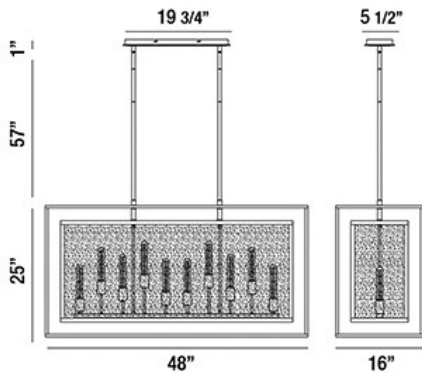

AFFILATO, 48" RECTANGULAR CHANDELIER

PRODUCT DETAILS

No.	:	33698-014
Product Color	:	BLACK
Product Material	:	METAL
Shade / Accent Colour	:	CLEAR
Shade / Accent Material	:	SEEDED GLASS
Length	:	48"
Width	:	16"
Height	:	25"
Overall Height	:	83"
Weight	:	51.6lbs

OPTIONS AVAILABLE

ITEM NO.	FINISH	SHADE
33698-014	BLACK	CLEAR

TECHNICAL DETAILS

Hanging Support Type	:	ROD
Hanging Support Length	:	57"
Rods Included	:	3"+6"+12"+18"+18"
Canopy / Backplate Length	:	19.75"
Canopy / Backplate Height	:	1"
Canopy / Backplate Width	:	5.5"
Location	:	DRY
Approval	:	