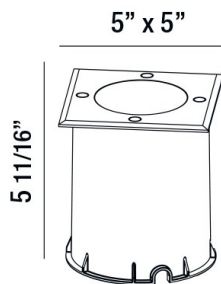

31596, 3X2W SQUARE INGROUND, STAINLESS STEEL

PRODUCT DETAILS

No.	:	31596-015
Product Color	:	STAINLESS STEEL
Shade / Accent Colour	:	STAINLESS STEEL
Length	:	5"
Width	:	5"
Height	:	5.6875"
Weight	:	1.9LBS

TECHNICAL DETAILS

Light Direction	:	UP
Driver	:	ELECTRONIC DRIVER 120V 50/60HZ
Adjustable Lamp Head	:	NO
IP Rating	:	67
Location	:	WET
Approval	:	
Title 24	:	YES
Beam Angle	:	25
Horizontal Adjustment	:	15