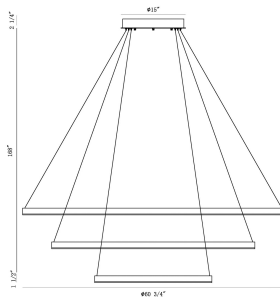

SPUNTO, 3-TIERS 3-LIGHT 61IN INTEGRATED LED GRAND CHANDELI

PRODUCT DETAILS

No.	:	31474-016
Product Color	:	BRUSHED SILVER
Product Material	:	METAL
Shade / Accent Colour	:	WHITE
Shade / Accent Material	:	GLASS
Length	:	60.75"
Width	:	60.75"
Diameter	:	60.75"
Height	:	1.5"
Overall Height	:	171.25"
Weight	:	45.1LBS

OPTIONS AVAILABLE

ITEM NO.	FINISH	SHADE
31474-016	BRUSHED SILVER	OPAL WHITE
31474-023	MATTE BLACK	OPAL WHITE
31474-038	BRUSHED GOLD	OPAL WHITE

TECHNICAL DETAILS

Light Direction	:	DOWN
Hanging Support Type	:	AIRCRAFT CABLE
Hanging Support Length	:	168"
Canopy / Backplate Height	:	2.25"
Canopy / Backplate Dia.	:	15"
Adjustable Lamp Head	:	NO
IP Rating	:	IP22
Location	:	DRY
Approval	:	
Title 24	:	YES
Beam Angle	:	360