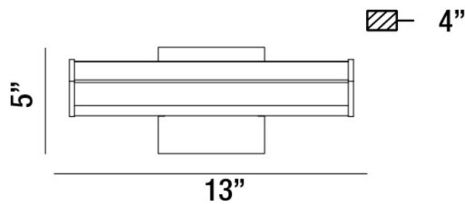

ARCO, WALL MOUNT

PRODUCT DETAILS

No.	:	30195-011
Product Color	:	ALUMINUM
Product Material	:	METAL
Shade / Accent Colour	:	WHITE
Shade / Accent Material	:	ACRYLIC
Width	:	13"
Height	:	5"
Ext	:	4"
Weight	:	2.1lbs

LIGHT SOURCE DETAILS

Light Source Type	:	INTEGRATED LED
Input Voltage	:	120V
Bulb Voltage	:	120V
Total Wattage	:	8W
Total Lumen	:	680lm
Kelvin	:	3000K
CRI	:	80+
Dimmable	:	Yes

Options Available

ITEM NO.	FINISH	SHADE
30195-011	ALUMINUM	WHITE

TECHNICAL DETAILS

Light Direction	:	Up and Down
Canopy / Backplate Length	:	4.31"
Canopy / Backplate Height	:	1.25"
Canopy / Backplate Width	:	4.31"
Adjustable Lamp Head	:	No
Mounting	:	Up or Down
Location	:	DRY
Approval	:	