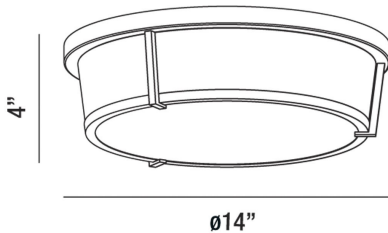

30140, 14" CEILING MOUNT

PRODUCT DETAILS

No.	:	30140-011
Product Color	:	SATIN NICKEL
Shade / Accent Colour	:	WHITE ACRYLIC
Diameter	:	14"
Height	:	4"
Weight	:	3.1lbs

LIGHT SOURCE DETAILS

Light Source Type	:	INTEGRATED LED
Input Voltage	:	120V
Bulb Voltage	:	120V
Total Wattage	:	18W
Initial Lumens	:	1600lm
Kelvin	:	3000K
CRI	:	80
Dimmable	:	Yes

OPTIONS AVAILABLE

ITEM NO.	FINISH	SHADE
30140-011	SATIN NICKEL	WHITE ACRYLIC

TECHNICAL DETAILS

Adjustable Lamp Head	:	No
Location	:	DRY
Approval	:	

PROJECT INFORMATION

 Job Name: Date: Category:

 Comments: