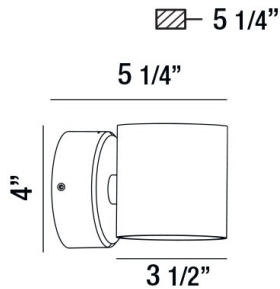

## VOLUME, LED OUTDOOR WALL MOUNT

### PRODUCT DETAILS

No.	:	28292-012
Product Color	:	MARINE GREY
Shade / Accent Colour	:	ALUMINUM
Width	:	3.5"
Height	:	4"
Ext	:	5.25"
Weight	:	1.9LBS

### TECHNICAL DETAILS

Light Direction	:	DOWN
Canopy / Backplate Dia.	:	3.56"
Driver	:	ELECTRONIC DRIVER 120V 50/60HZ
Adjustable Lamp Head	:	NO
IP Rating	:	54
Location	:	WET
Approval	:	
Title 24	:	YES