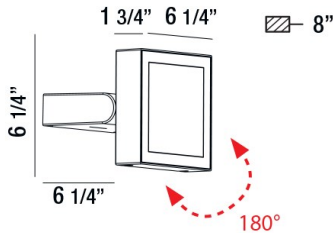

BRAVO, 16W LED OUTDOOR WALL MOUNT

PRODUCT DETAILS

No.	:	28288-022
Product Color	:	GRAPHITE GREY
Shade / Accent Colour	:	ALUMINUM
Width	:	6.25"
Height	:	6.25"
Ext	:	8"
Weight	:	4LBS

LIGHT SOURCE DETAILS

Light Source Type	:	INTEGRATED LED
Input Voltage	:	120V
Bulb Voltage	:	120V
Socket Type	:	LED
Total Wattage	:	16W
Kelvin	:	3000K
CRI	:	80
Dimmable	:	NO

OPTIONS AVAILABLE

ITEM NO.	FINISH	SHADE
28288-015	MARINE GREY	FROST PC
28288-022	GRAPHITE GREY	FROST PC

TECHNICAL DETAILS

Light Direction	:	DOWN
Canopy / Backplate Length	:	5.88"
Canopy / Backplate Width	:	1.48"
Driver	:	ELECTRONIC DRIVER 120V 50/60HZ
Adjustable Lamp Head	:	YES
IP Rating	:	54
Location	:	WET
Approval	:	
Title 24	:	YES
Vertical Adjustment	:	180