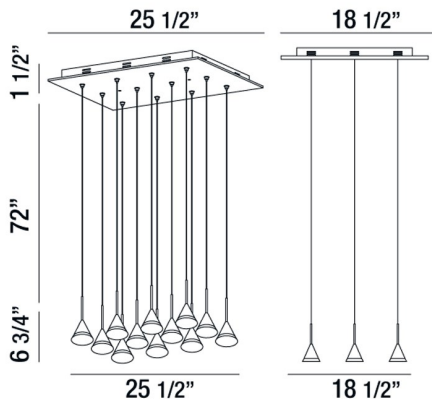

## ALBION, 26" RECTANGULAR CHANDELIER

### PRODUCT DETAILS

No.	:	28176-015
Product Color	:	WHITE
Product Material	:	METAL
Shade / Accent Colour	:	ACRYLIC
Shade / Accent Material	:	ACRYLIC
Length	:	25.5"
Width	:	18.5"
Height	:	6.75"
Overall Height	:	80.25"
Weight	:	12.5LBS

### TECHNICAL DETAILS

Light Direction	:	DOWN
Hanging Support Type	:	WIRE
Hanging Support Length	:	72"
Canopy / Backplate Length	:	25.5"
Canopy / Backplate Height	:	1.5"
Canopy / Backplate Width	:	18.5"
Adjustable Lamp Head	:	NO
IP Rating	:	DRY
Location	:	DRY
Approval	:	