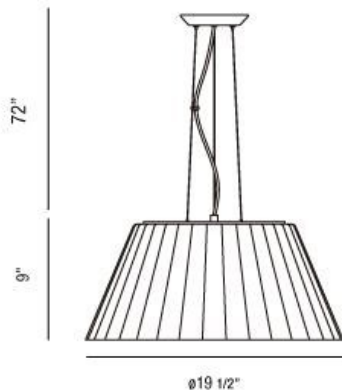

### PRODUCT DETAILS

No.	:	23068-049
Product Color	:	CHROME
Product Material	:	METAL
Shade / Accent Colour	:	GLASS
Shade / Accent Material	:	RIBBED GLASS
Diameter	:	19.5"
Height	:	9"
Overall Height	:	83"
Weight	:	16.5LBS

### TECHNICAL DETAILS

Light Direction	:	DOWN
Hanging Support Type	:	AIRCRAFT CABLE
Hanging Support Length	:	72"
Canopy / Backplate Height	:	1.5"
Canopy / Backplate Dia.	:	7"
Adjustable Lamp Head	:	NO
IP Rating	:	DRY
Approval	:	