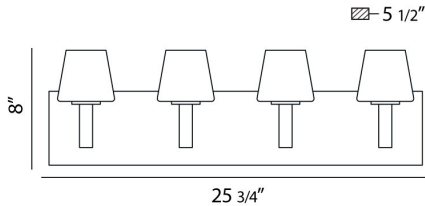

### PRODUCT DETAILS

No.	:	23043-022
Product Color	:	SATIN NICKEL
Product Material	:	METAL
Shade / Accent Colour	:	GLASS
Shade / Accent Material	:	GLASS
Width	:	25.75"
Height	:	8"
Ext	:	5.5"
Weight	:	6.6LBS

### TECHNICAL DETAILS

Light Direction	:	UP
Adjustable Lamp Head	:	NO
Mounting	:	UP
IP Rating	:	DAMP
Location	:	DAMP
Approval	:	